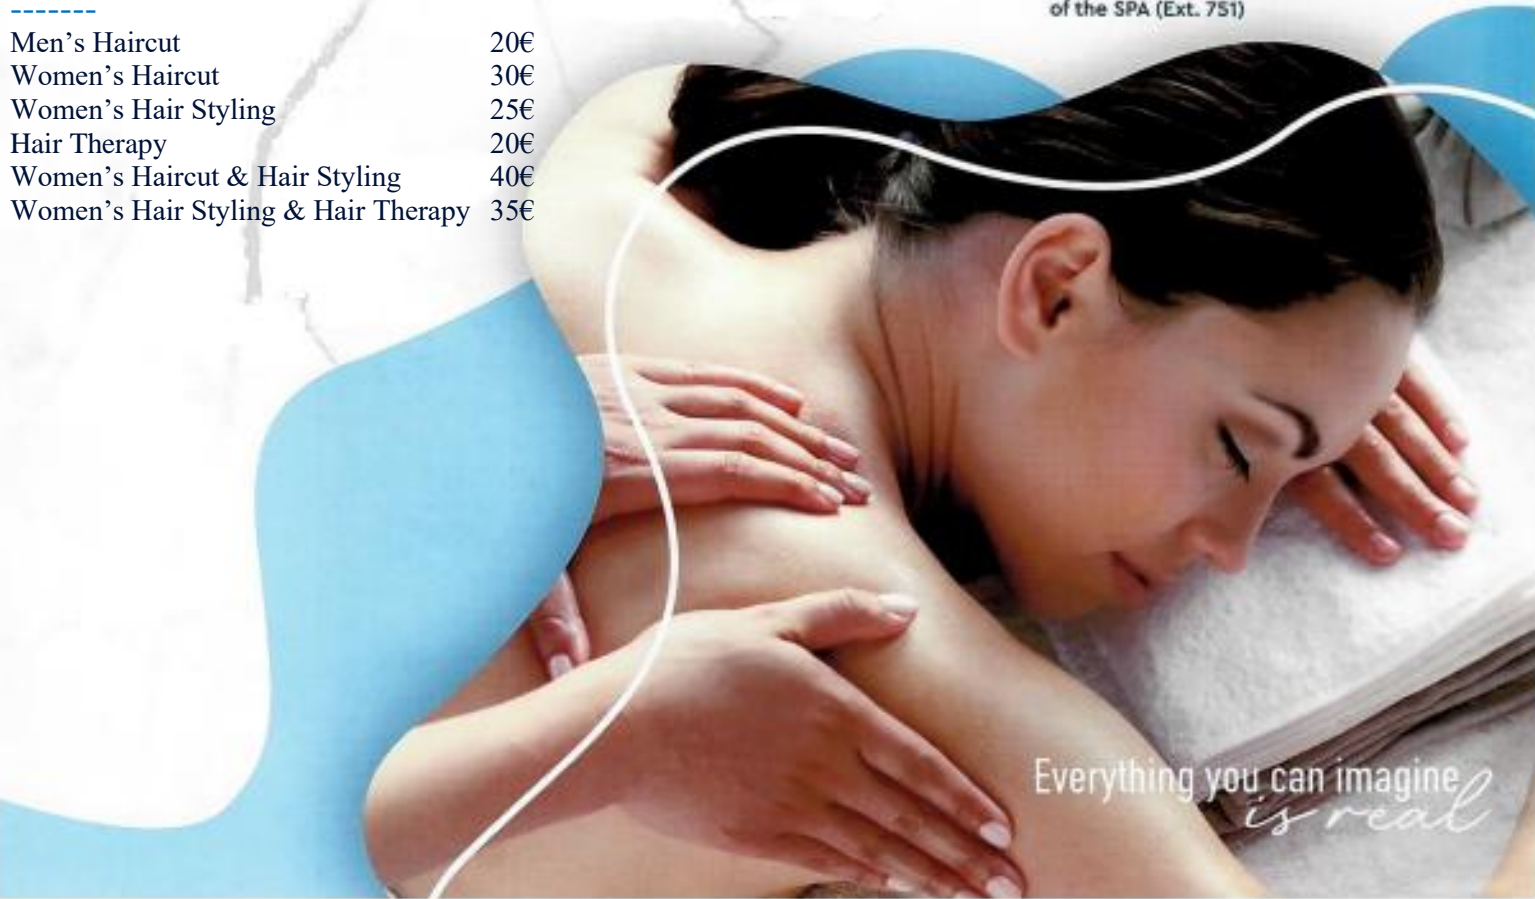

SPA SERVICES

Dry or Wet Sauna	30'/10€
Dry & Wet Sauna	30'/15€
Jacuzzi	30'/15€ - 60'/25€

Salon Services available upon request
For any additional information
or appointment, you are kindly
requested to contact reception
of the SPA (Ext. 751)